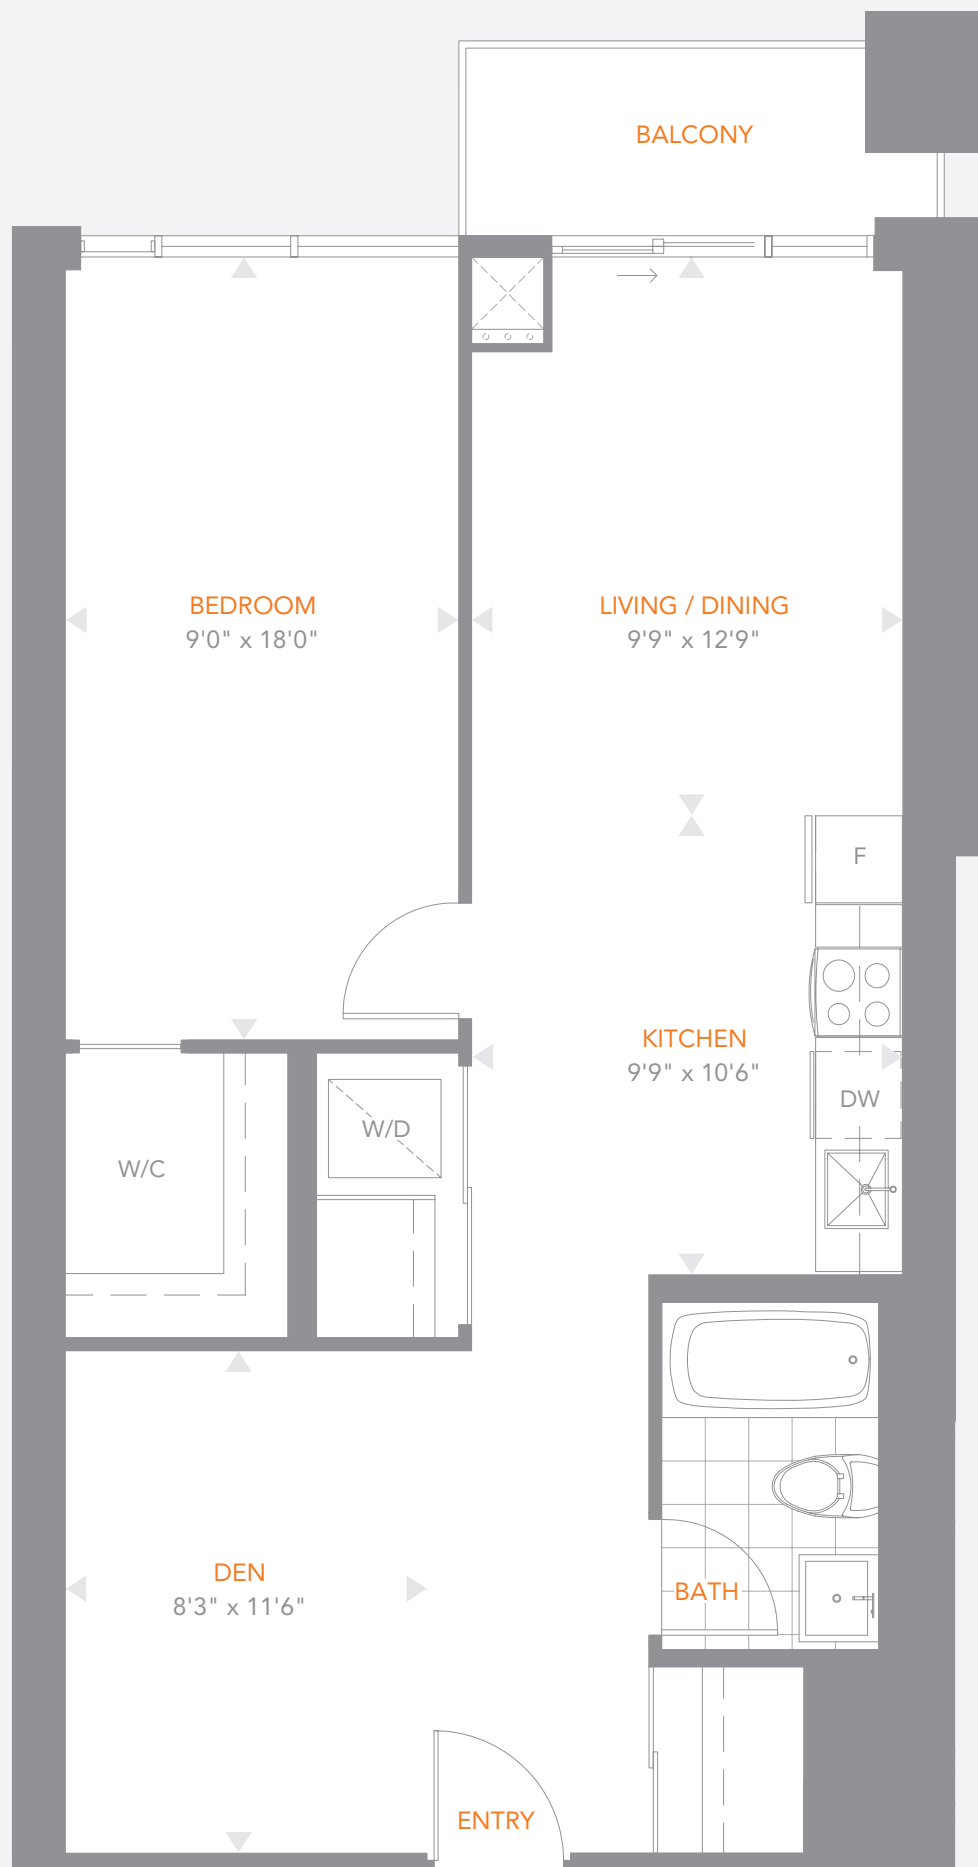

RESIDENCE 02

ONE BEDROOM + DEN (FLOORS 3-8)

820 TOTAL SQ. FT.

778 SQ. FT. + BALCONY (42 SQ. FT.)

All areas and stated room dimensions are approximate. Sizes and specifications are subject to change without notice. Actual living area and balcony/terraces may vary from floor stated areas. All illustrations are artist's concept. E & O.E.