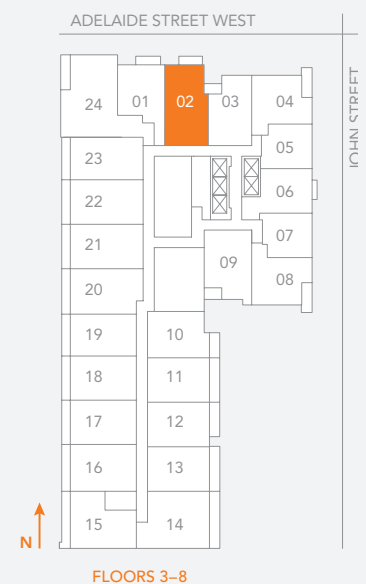

RESIDENCE 02

ONE BEDROOM + DEN (FLOORS 3-8)

820 TOTAL SQ. FT.

778 SQ. FT. + BALCONY (42 SQ. FT.)

All areas and stated room dimensions are approximate. Sizes and specifications are subject to change without notice. Actual living area and balcony/terraces may vary from floor stated areas. All illustrations are artist's concept. E & O.E.